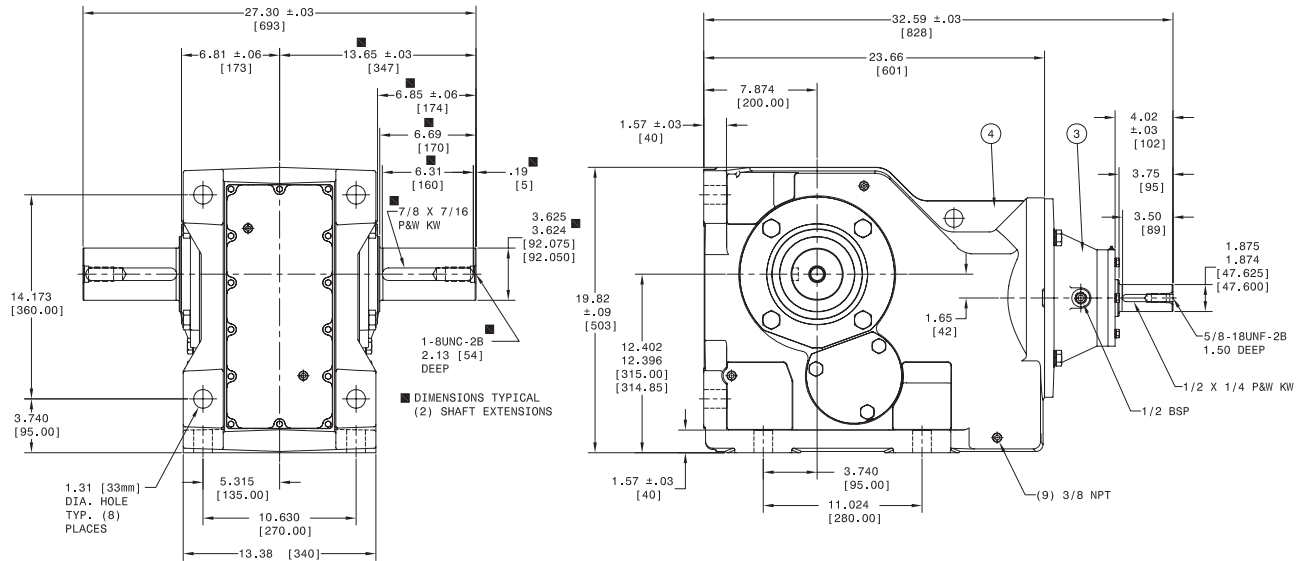

Poweratio® 2000 HELICAL BEVEL DRIVES

Mechanically and Dimensionally Interchangeable with most major brands!

HB2103 Shaft Output Shown with Shaft Input