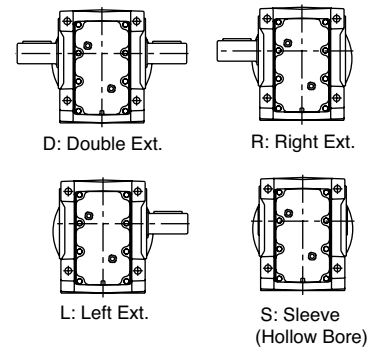

Output Styles