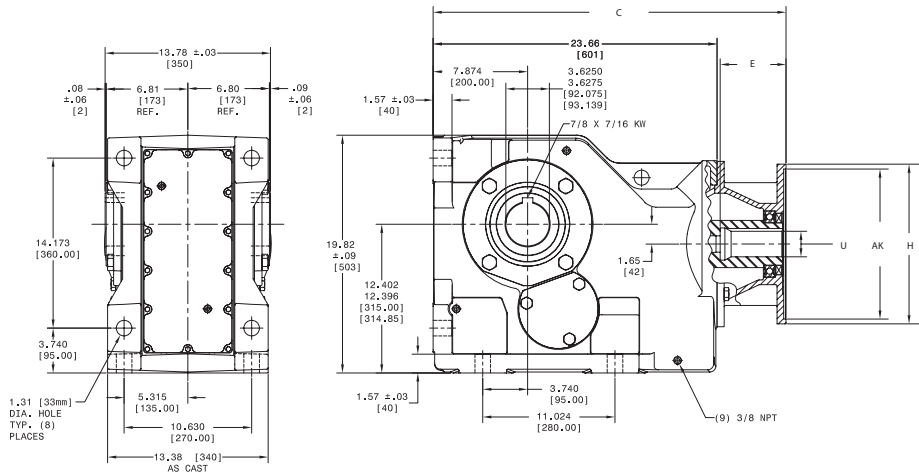

A Regal Beloit Company

Poweratio[®] 2000 HELICAL BEVEL DRIVES

Mechanically and Dimensionally Interchangeable with most major brands!

HB2103 Shaft Output Shown with Shaft Input

HB2103 Hollow Output Shown with C-Face Input

Output Styles

Motor Frames:

NEMA	C	E	H	AK	U
182TC	28.15	3.10	8.98	8.5	1.125
213TC	28.15	3.68	8.98	8.5	1.375
254TC	28.15	4.20	8.98	8.5	1.625
284TC	28.15	4.68	11.22	10.5	1.875
324TC	29.41	5.50	13.31	12.5	2.125
364TC	29.41	6.00	13.31	12.5	2.375

Ordering Description:

HB2103
 Input Configuration: **A** (Shaft Input)
 Output Style: **D** (Double Ext.)
 Ratio: **7.13**
 Mounting Position: **B3** (Horizontal, Floor Mount)

(Refer to page K-7 of EMs for additional mounting positions)